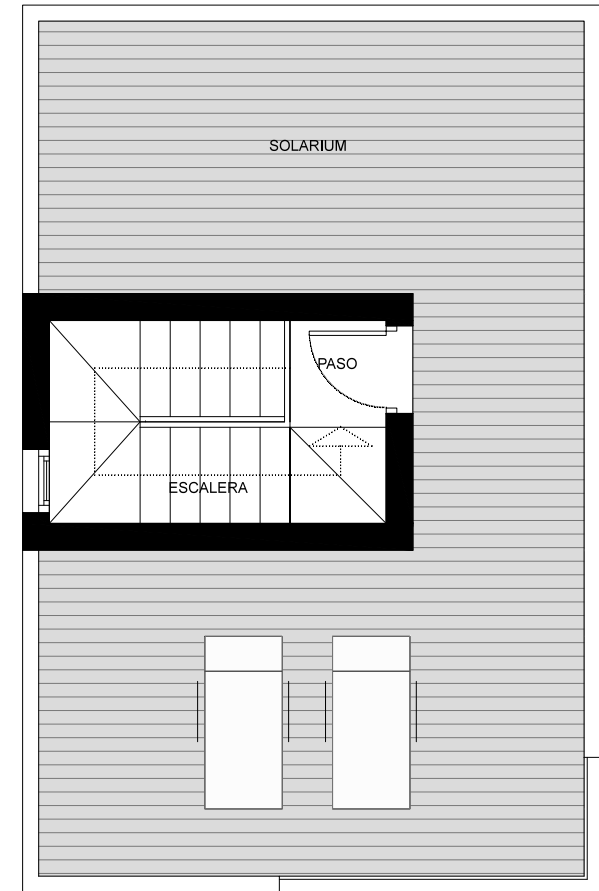

La Vista Boulevard

10 contemporary villas

PLANTA BAJA

PLANTA PRIMERA

PLANTA CUBIERTA

CUADRO DE SUPERFICIES

Sup. Total Construida Vivienda.....	100,10 m2
Sup. Terraza.....	10,14 m2
Sup. Solarium.....	32,40 m2
SUPERFICIE TOTAL.....	142,64 m2

VILLA
MISTRAL_S
3Beds/2baths

COMMERCIAL PLANS. The information contained in the drawings may be subject to variations for commercial or legal technical reasons. The furniture included in the plans are merely informative.