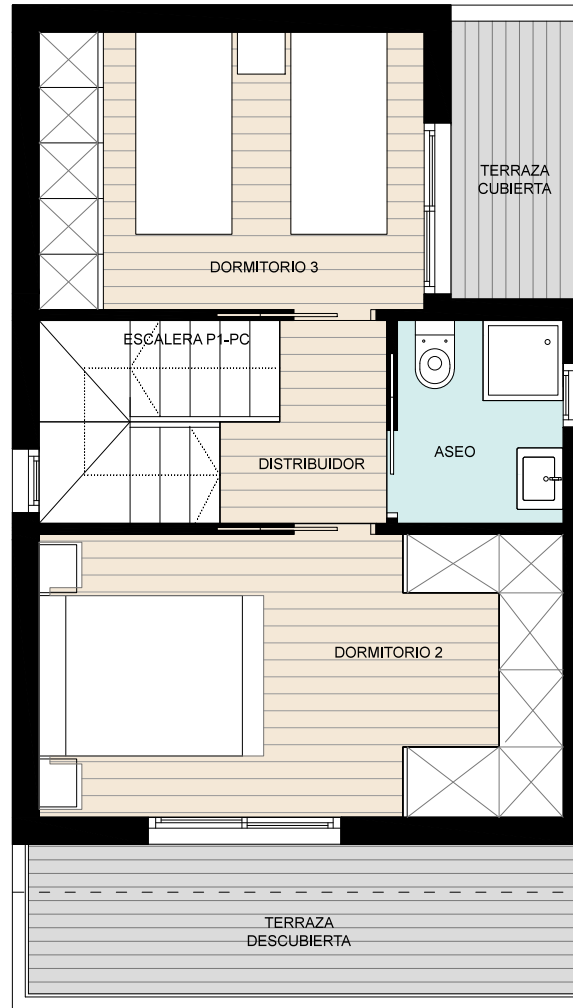

La Vista Boulevard

10 contemporary villas

PLANTA BAJA

PLANTA PRIMERA

PLANTA CUBIERTA

CUADRO DE SUPERFICIES

Sup. Total Construida Vivienda.....	100,10 m2
Sup. Terraza.....	10,14 m2
Sup. Solarium.....	32,40 m2
SUPERFICIE TOTAL.....	142,64 m2

VILLA
MISTRAL_S
3Beds/2baths

COMMERCIAL PLANS. The information contained in the drawings may be subject to variations for commercial or legal technical reasons. The furniture included in the plans are merely informative.