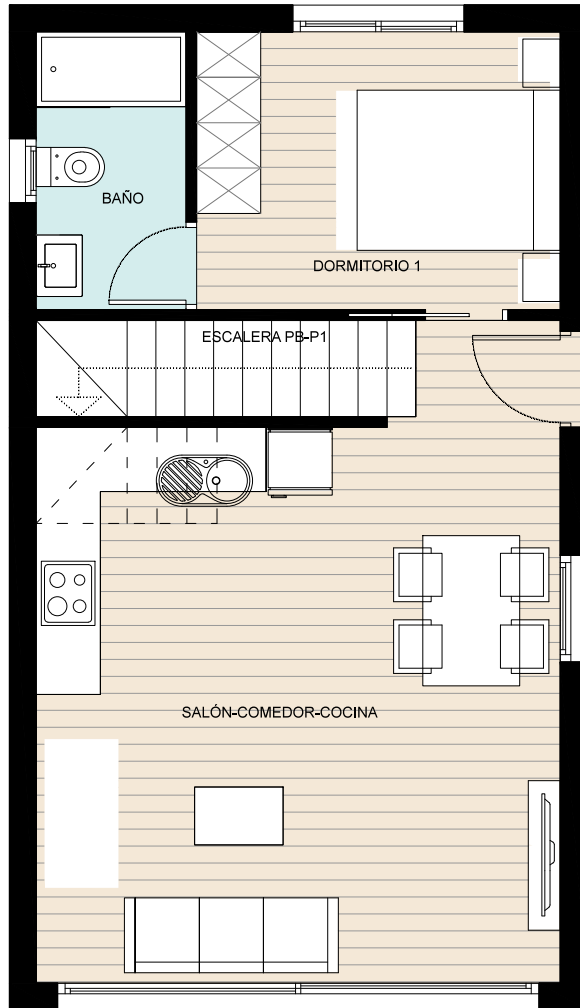

La Vista Boulevard

10 contemporary villas

PLANTA BAJA

PLANTA PRIMERA

PLANTA CUBIERTA

CUADRO DE SUPERFICIES

Sup. Total Construida Vivienda.....	100,10 m2
Sup. Terraza.....	10,14 m2
Sup. Solarium.....	32,40 m2
SUPERFICIE TOTAL.....	142,64 m2

VILLA
MISTRAL_S
3Beds/2baths

COMMERCIAL PLANS. The information contained in the drawings may be subject to variations for commercial or legal technical reasons. The furniture included in the plans are merely informative.